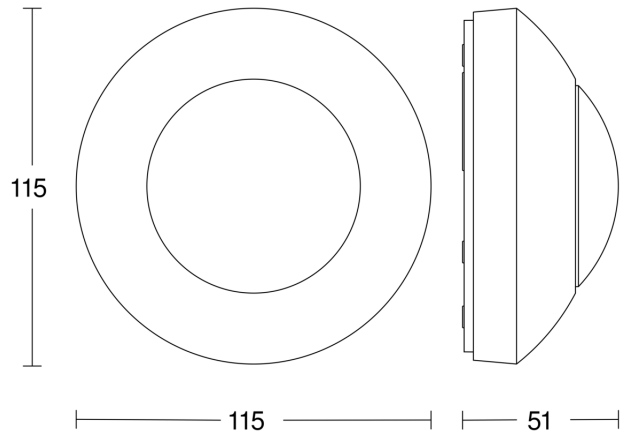

IS 2360 ECO

white

EAN 4007841 006556

Article number 006556

Technical specifications

Type	Motion detectors
Dimensions (Ø x H)	115 x 51 mm
Mains power supply	230 V / 50 – 60 Hz
Sensor Technology	passive infrared
Application, place	Outdoors, Indoors
Installation site	ceiling
Installation	Surface wiring
Mounting height	2,00 – 4,00 m
Reach, radial	Ø 3 m (7 m ²)
Reach, tangential	Ø 7 m (38 m ²)
Detection angle	360 °
Angle of aperture	180 °
Switching zones	664 switching zones
Optimum mounting height	2,8 m
Mechanical scalability	No
Sneak-by guard	Yes
Capability of masking out individual segments	Yes
Electronic scalability	No
Twilight setting TEACH	No
Twilight setting	2 – 2000 lx
Time setting	8 s – 35 Min.
Output	2000 W
Switching output 1, resistive	2000 W
Switching output 1, number of LEDs / fluorescent lamps	6 pcs.
Fluorescent lamps, electronic ballast	1500 W

IS 2360 ECO

white

EAN 4007841 006556

Article number 006556

Detection Zone

Mögliche Montagehöhe: 2,00 m – 4,00 m

Orange: radial

Schwarz: tangential

Dimension Drawing

Circuit diagram